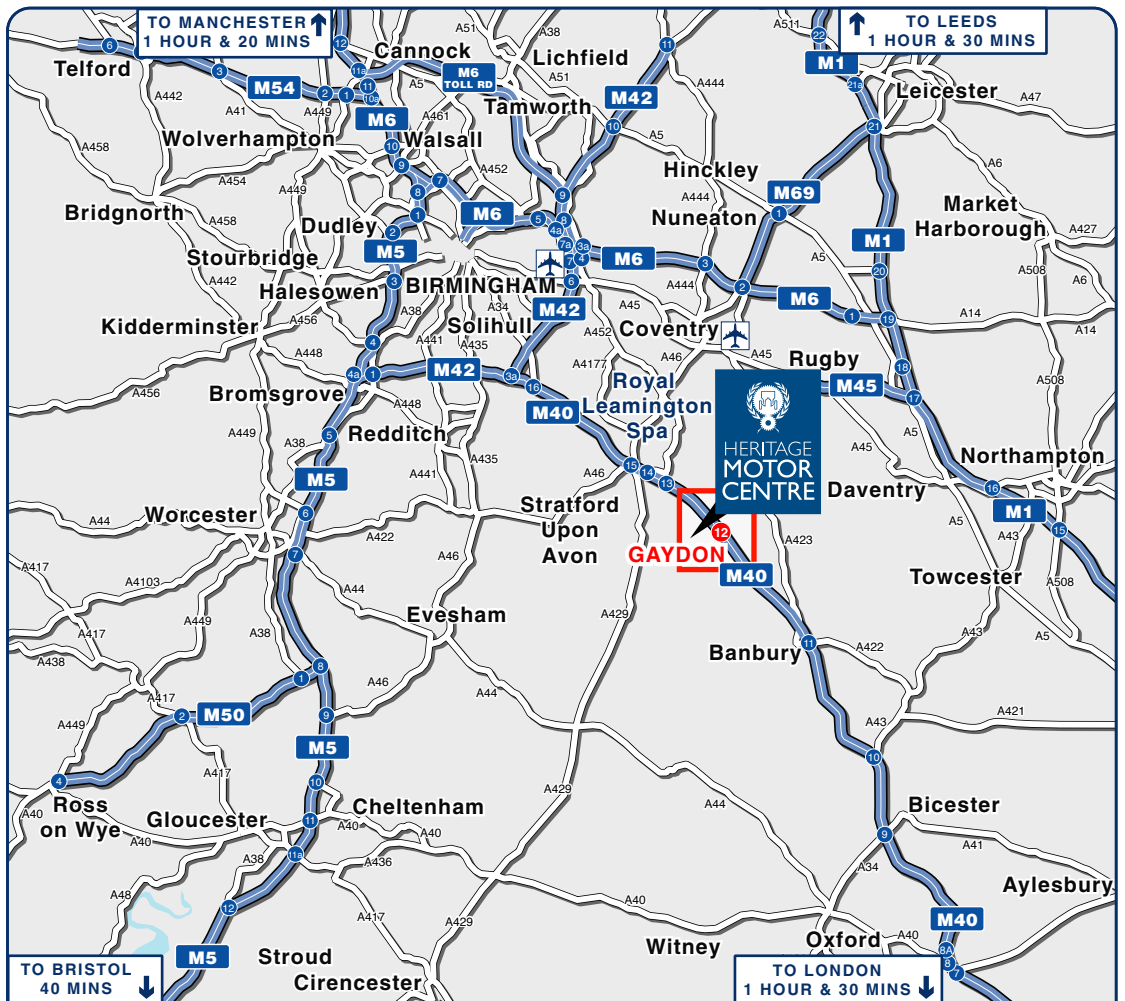

Our nearest mainline rail stations are located at Warwick (8 miles) Leamington Spa (8 miles) and Banbury (11 miles) and all are approximately a 20 minute car journey.

By Bus.

The Centre is served by the Number 77 (Monday-Saturday) bus route running from Leamington Spa to Stratford-Upon-Avon.

By Air.

Birmingham International Airport is approximately a 30 minute car journey.

Email: enquiries@heritage-motor-centre.co.uk

Web: www.heritage-motor-centre.co.uk