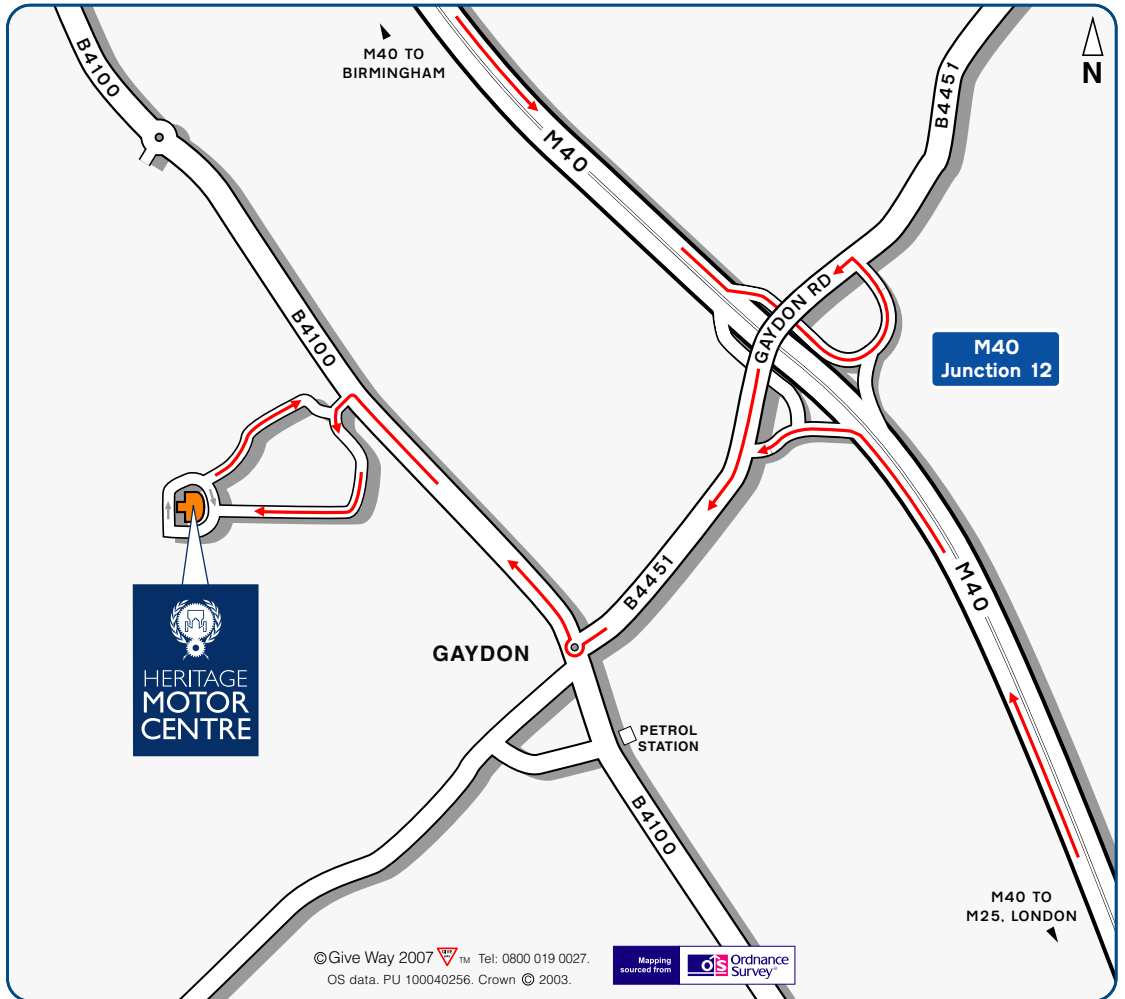

Our nearest mainline rail stations are located at Warwick (8 miles) Leamington Spa (8 miles) and Banbury (11 miles) and all are approximately a 20 minute car journey.

By Bus.

The Centre is served by the Number 77 (Monday-Saturday) bus route running from Leamington Spa to Stratford-Upon-Avon.

By Air.

Birmingham International Airport is approximately a 30 minute car journey.

Email: enquiries@heritage-motor-centre.co.uk

Web: www.heritage-motor-centre.co.uk